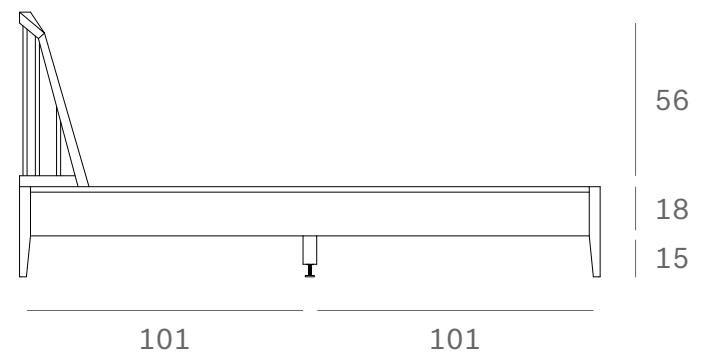

Ethnicraft

51238 - Oak Spindle black bed - with slats - US King size - Dimensions (cm)

Ethnicraft

51238 - Oak Spindle black bed - with slats - US King size - Dimensions (inches)