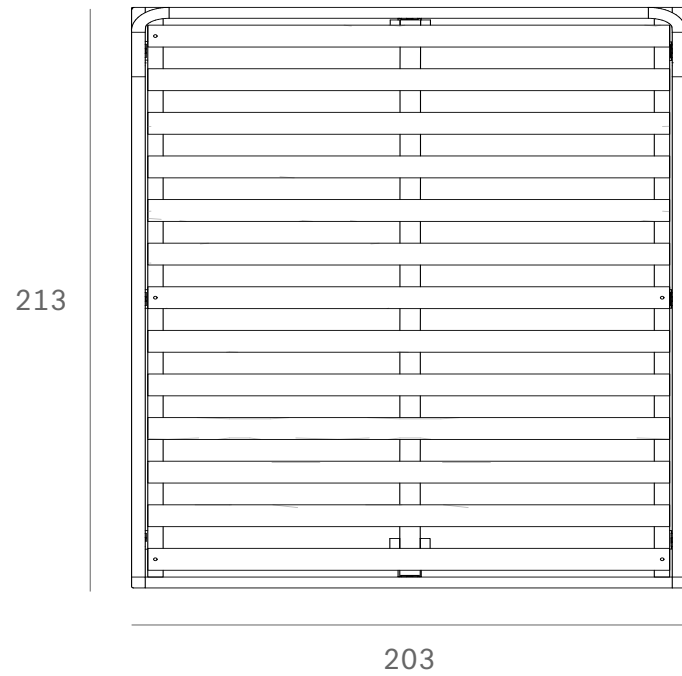

Ethnicraft

51238 - Oak Spindle black bed - with slats - US King size - Dimensions (cm)

Ethnicraft

51238 - Oak Spindle black bed - with slats - US King size - Dimensions (inches)