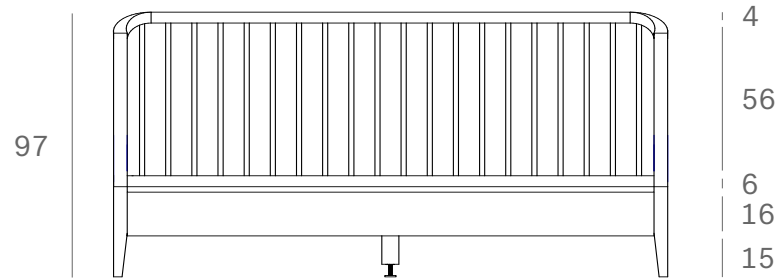

Ethnicraft

51238 - Oak Spindle black bed - with slats - US King size - Dimensions (cm)

Ethnicraft

51238 - Oak Spindle black bed - with slats - US King size - Dimensions (inches)